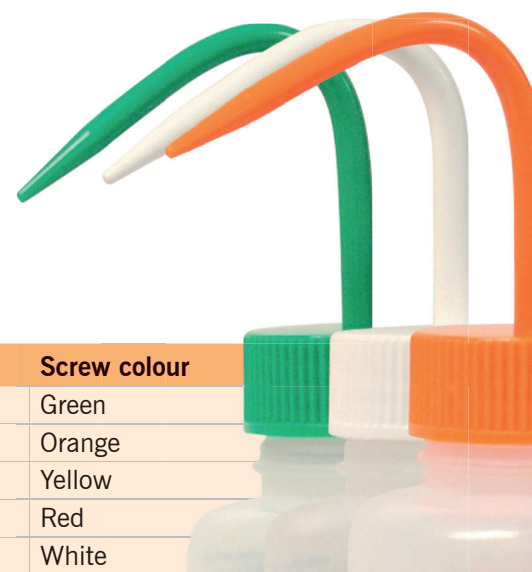

WIDE MOUTH WASH BOTTLE WITH PRINTED LABEL

Code from CKB011 to CKB020

Wash bottle made of LDPE. With printed reagent text in English, French, Chinese and Spanish.

The bottle print includes:

- CAS (Chemical Abstract Service) number.
- NFPA(National Fire Protection Association) numbers and symbols.
- Protective equipment symbols
- Hazard phrases.

Colored screw cap for easy identification.

Code	Cap.	Code	Cap.	GL	Impression	Screw colour
CKB011	500 mL	CKB016	250 mL	45	Methanol	Green
CKB012	500 mL	CKB017	250 mL	45	Ethanol	Orange
CKB013	500 mL	CKB018	250 mL	45	Isopropanol	Yellow
CKB014	500 mL	CKB019	250 mL	45	Acetone	Red
CKB015	500 mL	CKB020	250 mL	45	Distilled water	White