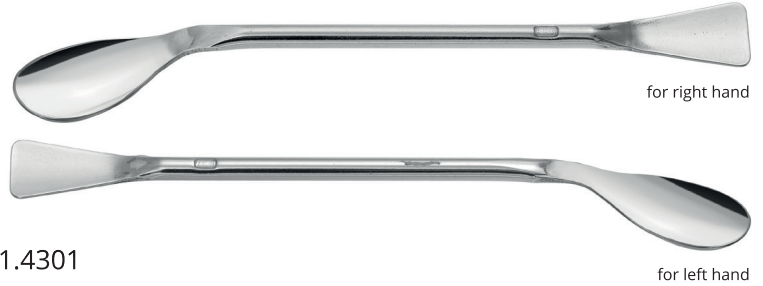

SPOON SPATULA WITH ROUND HANDLE

Stainless steel 1.4301

| Length in mm | 150 | 180 | 210 | 250 |
|--------------|------------|------------|------------|------------|
| | 80.210.150 | 80.210.180 | 80.210.210 | 80.210.250 |

MULTI-PURPOSE SPOON

Round handle Ø 5 mm,
spoon: approx. 15 x 35 mm, stainless steel 1.4301

for right hand

for left hand

| Length in mm | 150 | 180 | 210 | 250 | 300 |
|----------------|------------|------------|------------|------------|------------|
| for right hand | 80.029.150 | 80.029.180 | 80.029.210 | 80.029.250 | 80.029.300 |
| for left hand | 80.329.150 | 80.329.180 | 80.329.210 | | |

MULTI-PURPOSE SPOON

Round handle Ø 8 mm,
spoon: approx. 28 x 65 mm, stainless steel 1.4301

for right hand

for left hand

| Length in mm | 210 | 250 | 300 | 400 | 500 |
|----------------|------------|------------|------------|------------|------------|
| for right hand | 80.029.218 | 80.029.258 | 80.029.308 | 80.029.408 | 80.029.508 |
| for left hand | 80.329.218 | | 80.329.308 | | |

SAMPLE SPOON

With filler pipe, stainless steel 1.4301

| Length in mm | 190 |
|--------------|------------|
| | 80.029.190 |