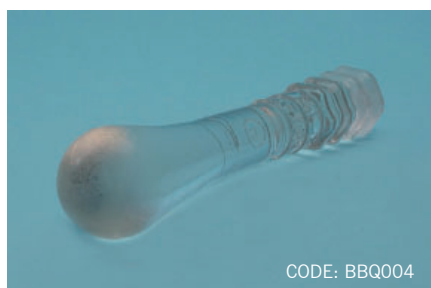

Pestles for mortars

Code. BBQ001, BBQ002, BBQ003, BBQ004, BBQ005

Technical specifications

Code	Length	Ø Ball	Mortar
BBQ001	80 mm	15 mm	60 mm
BBQ002	90 mm	20 mm	80 mm
BBQ003	115 mm	25 mm	100 mm
BBQ004	135 mm	30 mm	120 mm
BBQ005	160 mm	35 mm	150 mm